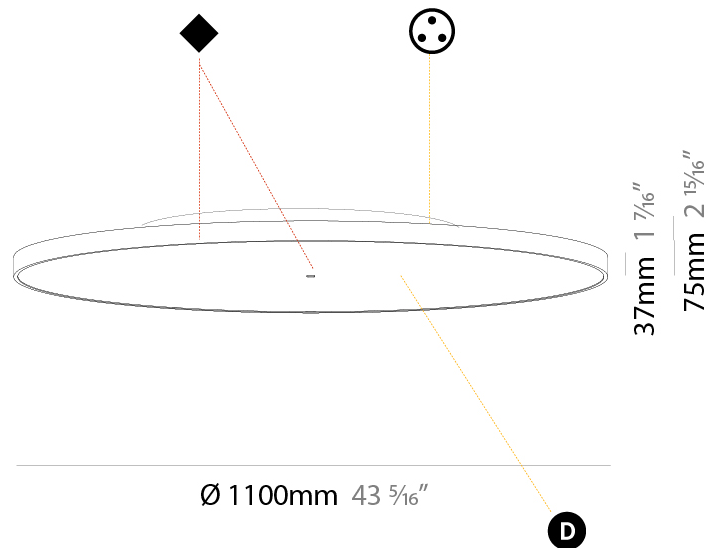

GENERAL

Series: Sign Diva
Subseries: Sign Diva
Brand: Prolicht
Division: Architectural
Mounting Type: Surface
Mounting Location: Ceiling
Subcategory: Ambient

PHYSICAL

Shape: Round
Diameter (mm): 1100
Diameter (in): 43 ⁵/₁₆
Height (mm): 75
Height (in): 2 ¹⁵/₁₆
Light Distribution: Direct / Indirect
Weight (kg): 18.39
Weight (lbs): 40.54
Diffuser: Direct - PMMA - Opal/Micro-Prism/Sparkling Secret/Vintage Industrial with Shine Ring / Indirect - White/Yellow/Orange/Red/Blue/Green
Fixture Finish: SSR / BKV / CWI / CRY / HAB / LAG / UFT / ITA / RUA / RUR / MIC / FTG / MYG / TWT / LOD / PUS / FRO / FUP / KIA / POP / BLS / SPG / MEY / GOH / GUM / CHC / COM / ABZ / JAG / OBR / MOS / ROR
Fixture Material: Extruded Aluminum / Steel

ELECTRICAL

Lamp Type: LED (Zhaga Standard)
Input Wattage (W): 169.4
Total Output Wattage (W): 134
Dimming: Tri-Mode (Non-Dimming and Phase Dimming (120Vac only) and 0-10V Dimming)
Driver Included: Yes
Driver Location: Integrated
Driver Type: Constant Current - Universal
Driver Class: Class 2
Input Voltage (V): 120 - 277
Constant Current (MA): 600

LED

Color Temperature (°K): 3000 / 3500 / 4000
Max. Delivered Lumen (lm): 19520 / 19933 / 20340
CRI: >90 CRI
Lamp Life (hrs): 50000

OPTICAL

RATINGS AND CERTIFICATIONS

Certified By: Certified for North American Standards
IP rating: IP20