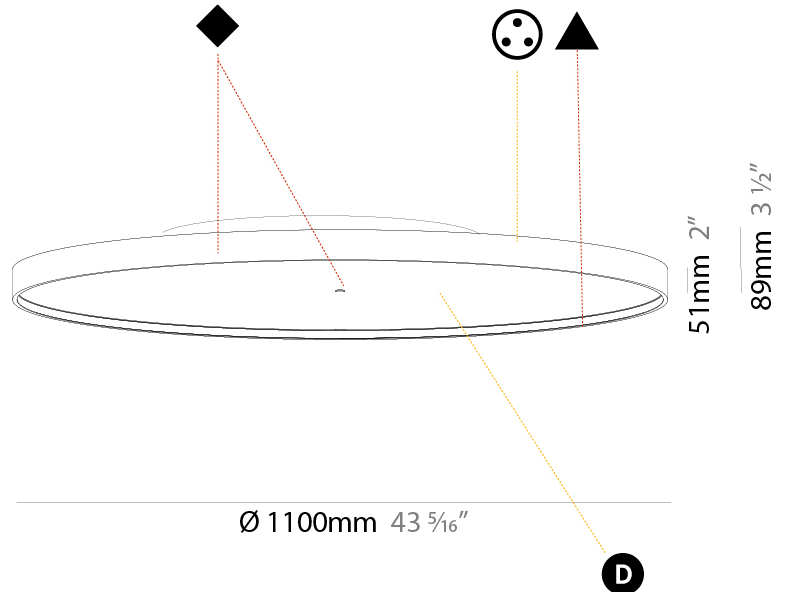

GENERAL

Series: Sign Diva
Subseries: Sign Diva Korona
Brand: Prolicht
Division: Architectural
Mounting Type: Surface
Mounting Location: Ceiling
Subcategory: Ambient

PHYSICAL

Shape: Round
Diameter (mm): 1100
Diameter (in): 43 ⁵/₁₆
Height (mm): 89
Height (in): 3 ¹/₂
Light Distribution: Direct / Indirect
Weight (kg): 18.901
Weight (lbs): 41.67
Diffuser: Direct - PMMA - Opal/Micro-Prism/Sparkling Secret/Vintage Industrial / Indirect - White/Yellow/Orange/Red/Blue/Green
Fixture Finish: SSR / BKV / CWI / CRY / HAB / LAG / UFT / ITA / RUA / RUR / MIC / FTG / MYG / TWT / LOD / PUS / FRO / FUP / KIA / POP / BLS / SPG / MEY / GOH / GUM / CHC / COM / ABZ / JAG / OBR / MOS / ROR
Fixture Material: Extruded Aluminum / Steel

ELECTRICAL

Lamp Type: LED (Zhaga Standard)
Input Wattage (W): 169.4
Total Output Wattage (W): 134
Dimming: Tri-Mode (Non-Dimming and Phase Dimming (120Vac only) and 0-10V Dimming)
Driver Included: Yes
Driver Location: Integrated
Driver Type: Constant Current - Universal
Driver Class: Class 2
Input Voltage (V): 120 - 277
Constant Current (MA): 600

LED

Color Temperature (°K): 3000 / 3500 / 4000
Max. Delivered Lumen (lm): 19520 / 19933 / 20340
CRI: >90 CRI
Lamp Life (hrs): 50000

OPTICAL

RATINGS AND CERTIFICATIONS

Certified By: Certified for North American Standards
IP rating: IP20

PROJECT
TYPE
SPECIFIER
QUANTITY
DATE