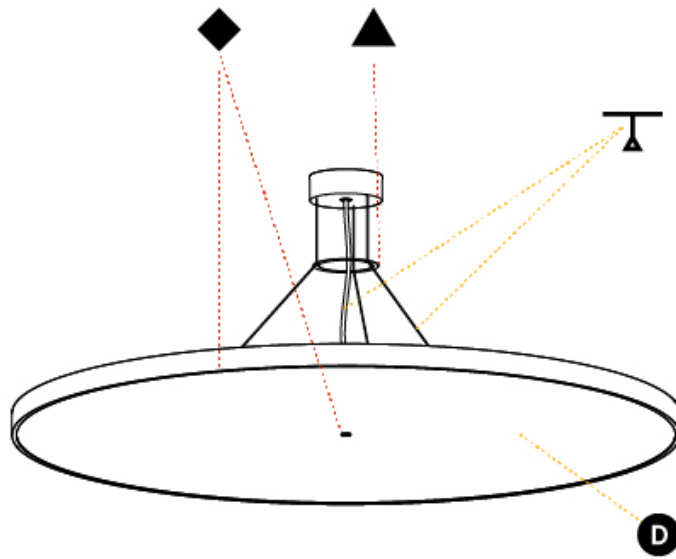

SIGN DIVA SUSPENSION

A300008-

PROJECT	_____
TYPE	_____
SPECIFIER	_____
QUANTITY	_____
DATE	_____