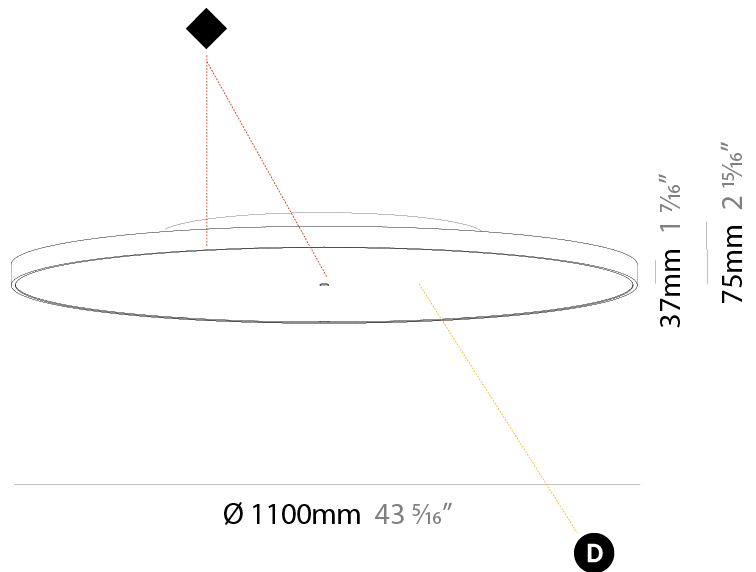

GENERAL

Series: Sign Diva
Subseries: Sign Diva
Brand: Prolicht
Division: Architectural
Mounting Type: Surface
Mounting Location: Ceiling
Subcategory: Ambient

PHYSICAL

Shape: Round
Diameter (mm): 1100
Diameter (in): 43 ⁵/₁₆"
Height (mm): 75
Height (in): 2 ¹⁵/₁₆"
Light Distribution: Direct
Weight (kg): 18.324
Weight (lbs): 40.397
Diffuser: PMMA - Opal/Micro-Prism/Sparkling Secret/Vintage Industrial with Shine Ring
Fixture Finish: SSR / BKV / CWI / CRY / HAB / LAG / UFT / ITA / RUA / RUR / MIC / FTG / MYG / TWT / LOD / PUS / FRO / FUP / KIA / POP / BLS / SPG / MEY / GOH / GUM / CHC / COM / ABZ / JAG / OBR / MOS / ROR
Fixture Material: Extruded Aluminum / Steel

ELECTRICAL

Lamp Type: LED (Zhaga Standard)
Input Wattage (W): 169.4
Total Output Wattage (W): 134
Dimming: Tri-Mode (Non-Dimming and Phase Dimming (120Vac only) and 0-10V Dimming)
Driver Included: Yes
Driver Location: Integrated
Driver Type: Constant Current - Universal
Driver Class: Class 2
Input Voltage (V): 120 - 277
Constant Current (MA): 600

LED

Color Temperature (°K): 3000 / 3500 / 4000
Max. Delivered Lumen (lm): 19520 / 19933 / 20340
CRI: >90 CRI
Lamp Life (hrs): 50000

OPTICAL

RATINGS AND CERTIFICATIONS

Certified By: Certified for North American Standards
IP rating: IP20

A