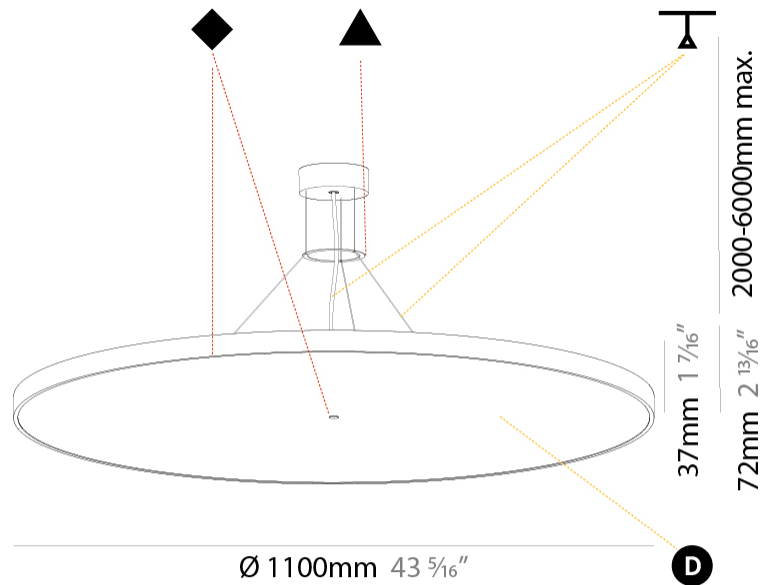

GENERAL

Series: Sign Diva
Subseries: Sign Diva
Brand: Prolicht
Division: Architectural
Mounting Type: Suspension
Mounting Location: Ceiling
Subcategory: Pendant

PHYSICAL

Shape: Round
Diameter (mm): 1100
Diameter (in): 43 5/16
Height (mm): 86
Height (in): 3 3/8
Light Distribution: Direct
Weight (kg): 19.475
Weight (lbs): 42.94
Diffuser: PMMA - Opal / Micro-Prism / Sparkling Secret / Vintage Industrial
Fixture Finish: SSR / BKV / CWI / CRY / HAB / LAG / UFT / ITA / RUA / RUR / MIC / FTG / MYG / TWT / LOD / PUS / FRO / FUP / KIA / POP / BLS / SPG / MEY / GOH / GUM / CHC / COM / ABZ / JAG / OBR / MOS / ROR
Fixture Material: Extruded Aluminum / Steel
Cable Details: 2,000mm/78 3/4" or 6,000mm/236 1/4" Transparent Cable

ELECTRICAL

Lamp Type: LED (Zhaga Standard)
Input Wattage (W): 169.4
Total Output Wattage (W): 134
Dimming: Tri-Mode (Non-Dimming and Phase Dimming (120Vac only) and 0-10V Dimming)
Driver Included: Yes
Driver Location: Integrated
Driver Type: Constant Current - Universal
Driver Class: Class 2
Input Voltage (V): 120 - 277
Constant Current (MA): 600

LED

Color Temperature (*K): 2700 / 3000 / 3500 / 4000
Max. Delivered Lumen (lm): 16140 / 19520 / 19933 / 20340
CRI: >90 CRI
Lamp Life (hrs): 50000

OPTICAL

RATINGS AND CERTIFICATIONS

Certified By: Certified for North American Standards
IP rating: IP20